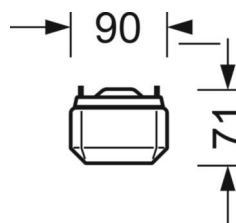

Diffuser luminaire - Opal diffuser - direct/indirect distribution

sheet steel luminaire body, deep drawn; with foam seal and rotary lever locks; Housing colour traffic white RAL 9016; Light distribution direct/indirect distribution by means of Opal diffuser of acrylic glass, with high corner strength drawn from one piece, UGR (4H/8H) 23.5. Electrical connection via 3-pole connection terminal with plug-in contacts.. Note on protection rating: IP50 for ceiling and wall mounting, IP40 for mounting rails and suspended installations.

**LIGHTING TECHNOLOGY**

Placement	LED, Colour rendering/Light colour CRI ≥ 80 / 3000K
Colour tolerance (MacAdam)	3SDCM
Photobiological safety (Luminaire)	RG1
Nominal luminous flux/switching steps (EDM)	5800lm/47W, 5400lm/43W, 5200lm/41W, 4600lm/35W
LED service life	50000h L80/B10 (Tq 25°C)
Luminaire luminous efficiency	130lm/W-126lm/W
UGR lat./long.	23.5 / 21.6 (47W)

**MECHANICS**

Housing colour	traffic white RAL 9016
Dimensions (LxWxH/DxH)	1515mm x 90mm x 71mm
Weight (net)	2.6kg
Cable entry KE (X/Y)	30mm/0mm
Type of installation	Pendant individual mounting, Pendulum mounting rail assembly on chain, Pendulum mounting rail installation on steel cable, Ceiling-mounted single installation, Ceiling-mounted trunking installation, Ceiling-mounted mounting rail installation, Ceiling-mounted mounting rail installation on T-system, Wall mounting

**DEEP-LINK**

<https://www.regiolux.de/en/article/21100523120>

Reference	LED 5800lm/47W 830
ηLB	100 %
Φ ↓/↑	82 % / 18 %
UGR lat./long.	23.5 / 21.6

**Dimensions**

L	1515 mm	Length
B	90 mm	Width
H	71 mm	Height
A1	1100 mm	Mounting distance single mounting
A3	420 mm	Mounting distance between luminaires in a light run arrangement
X	30 mm	Distance cable infeed to the center of the luminaire on the X-axis
Y	0 mm	Distance cable infeed to the center of the luminaire on the Y-axis