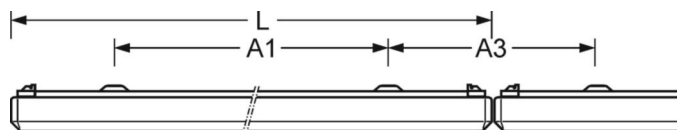

Diffuser luminaire - Opal diffuser - direct/indirect distribution

sheet steel luminaire body, deep drawn; with foam seal and rotary lever locks; Housing colour traffic white RAL 9016; Light distribution direct/indirect distribution by means of Opal diffuser of acrylic glass, with high corner strength drawn from one piece, UGR (4H/8H) 23.5. Electrical connection via 3-pole connection terminal with plug-in contacts.. Note on protection rating: IP50 for ceiling and wall mounting, IP40 for mounting rails and suspended installations.

**MECHANICS**

Housing colour	traffic white RAL 9016
Dimensions (LxWxH/DxH)	1515mm x 90mm x 71mm
Weight (net)	2.6kg
Cable entry KE (X/Y)	30mm/0mm
Type of installation	Pendant individual mounting, Pendulum mounting rail assembly on chain, Pendulum mounting rail installation on steel cable, Ceiling-mounted single installation, Ceiling-mounted trunking installation, Ceiling-mounted mounting rail installation, Ceiling-mounted mounting rail installation on T-system, Wall mounting

**DEEP-LINK**

<https://www.regiolux.de/en/article/21100523120>

Reference	LED 5800lm/47W 830
ηLB	100 %
Φ ↓/↑	82 % / 18 %
UGR lat./long.	23.5 / 21.6

**Dimensions**

L	1515 mm	Length
B	90 mm	Width
H	71 mm	Height
A1	1100 mm	Mounting distance single mounting
A3	420 mm	Mounting distance between luminaires in a light run arrangement
X	30 mm	Distance cable infeed to the center of the luminaire on the X-axis
Y	0 mm	Distance cable infeed to the center of the luminaire on the Y-axis