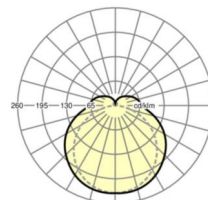

**LIGHTING TECHNOLOGY**

Placement	LED, Colour rendering/Light colour CRI ≥ 80 / 3000K
Colour tolerance (MacAdam)	3SDCM
Photobiological safety (Luminaire)	RG1
Nominal luminous flux/switching steps (EDM)	5800lm/47W, 5400lm/43W, 5200lm/41W, 4600lm/35W
LED service life	50000h L80/B10 (Tq 25°C)
Luminaire luminous efficiency	130lm/W-126lm/W
UGR lat./long.	23.5 / 21.6 (47W)

**DEEP-LINK**

<https://www.regiolux.de/en/article/21100523120>

Reference	LED 5800lm/47W 830
ηLB	100 %
Φ ↓/↑	82 % / 18 %
UGR lat./long.	23.5 / 21.6

**Dimensions**

L	1515 mm	Length
B	90 mm	Width
H	71 mm	Height
A1	1100 mm	Mounting distance single mounting
A3	420 mm	Mounting distance between luminaires in a light run arrangement
X	30 mm	Distance cable infeed to the center of the luminaire on the X-axis
Y	0 mm	Distance cable infeed to the center of the luminaire on the Y-axis